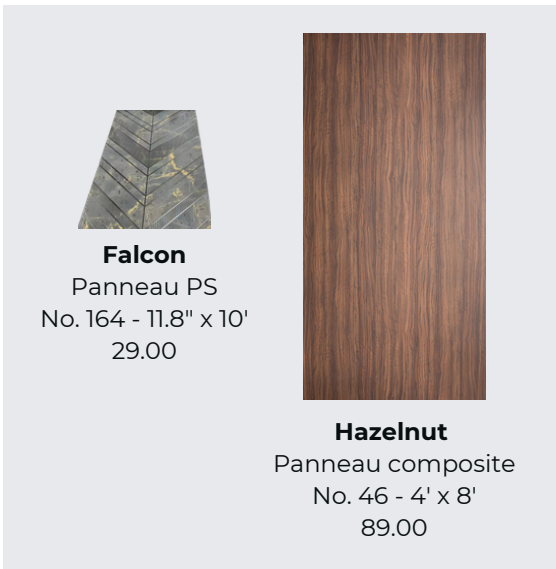

Livraison ou
RAMASSAGE

Celestial
Panneau PVC
No. 18 - 4' x 9.2'
69.00

Sandstone
Panneau WPC
No. 188 - 6" x 9.5'
14.00

Falcon
Panneau PS
No. 164 - 11.8" x 10'
29.00

Hazelnut
Panneau composite
No. 46 - 4' x 8'
89.00