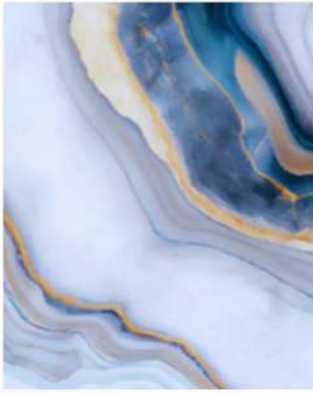

Ash 00041
4' x 9.2' (3mm)

Pumice 00042
4' x 9.2' (3mm)

Portoro 00008
4' x 8.5' (3mm)

Marquina 00180
4' x 9.2' (3mm)

Titanite 00145
4' x 9.2' (3mm)

Diopside 00144
4' x 9.2' (3mm)

Agate 00024
4' x 8' (3mm)

Cobalt 00013
4' x 9.2' (3mm)

Aquamarine 00015
4' x 9.2' (3mm)

Opal 00014
4' x 9.2' (3mm)

Obsidian 00017
4' x 9.2' (3mm)

Celeste 00018
4' x 9.2' (3mm)

Helios 00019
4' x 9.2' (3mm)

Selene 00020
4' x 8' (3mm)

Aurelith 00021
4' x 9.2' (3mm)

Harlequin 00022
4' x 8' (3mm)

Dolomite 00023
4' x 9.8' (3mm)

Aurelian 00179
4' x 9.2' (3mm)

Lapis 00012
4' x 8' (3mm)

Malachite 00025
4' x 8' (3mm)

Golden Hour 00029
4' x 8.5' (3mm)

Calcite 00030
4' x 9.2' (3mm)