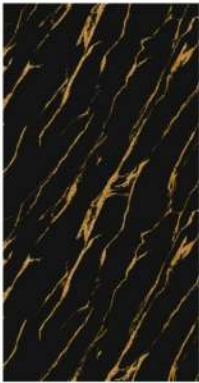

Ash 00041
4' x 9.2' (3mm)

Pumice 00042
4' x 9.2' (3mm)

Portoro 00008
4' x 8.5' (3mm)

Marquina 00180
4' x 9.2' (3mm)

Titanite 00145
4' x 9.2' (3mm)

Diopside 00144
4' x 9.2' (3mm)

Agate 00024
4' x 8' (3mm)

Cobalt 00013
4' x 9.2' (3mm)

Aquamarine 00015
4' x 9.2' (3mm)

Opal 00014
4' x 9.2' (3mm)

Obsidian 00017
4' x 9.2' (3mm)

Celeste 00018
4' x 9.2' (3mm)

Helios 00019
4' x 9.2' (3mm)

Selene 00020
4' x 8' (3mm)

Aurelith 00021
4' x 9.2' (3mm)