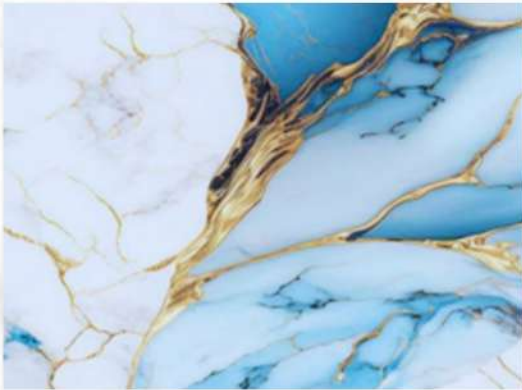

Ash 00041
4' x 9.2' (3mm)

Pumice 00042
4' x 9.2' (3mm)

Portoro 00008
4' x 8.5' (3mm)

Marquina 00180
4' x 9.2' (3mm)

Titanite 00145
4' x 9.2' (3mm)

Diopside 00144
4' x 9.2' (3mm)

Agate 00024
4' x 8' (3mm)

Cobalt 00013
4' x 9.2' (3mm)

Aquamarine 00015
4' x 9.2' (3mm)

Opal 00014
4' x 9.2' (3mm)

Obsidian 00017
4' x 9.2' (3mm)

Celeste 00018
4' x 9.2' (3mm)

Helios 00019
4' x 9.2' (3mm)

Selene 00020
4' x 8' (3mm)

Aurelith 00021
4' x 9.2' (3mm)