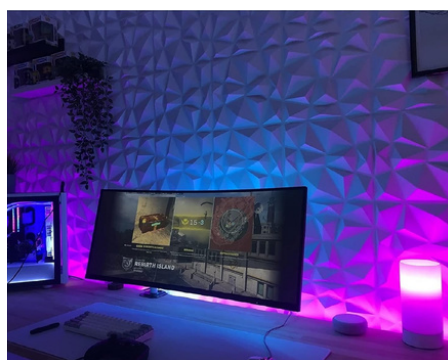

PANNEAUX ACOUSTIQUES

PANNEAUX PS

PANNEAUX DIAGONAUX

PANNEAUX MURAUX 3D

PANNEAUX PU

AUTOCOLLANT MURAL