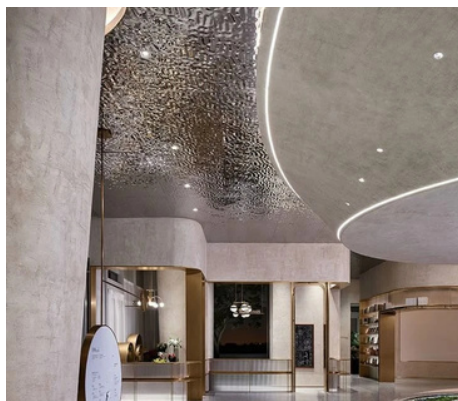

Butterfly
No. 37 - 4' x 8'
150.00

Talon
No. 38 - 4' x 8'
150.00

Magnolia
No. 39 - 4' x 8'
150.00

PANNEAU COMPOSITE (8 MM)

Pearl
No. 43 - 4' x 9'
89.00

Sol
No. 44 - 4' x 8'
89.00

Luna
No. 45 - 4' x 8'
89.00

PANNEAUX IMITATION BOIS