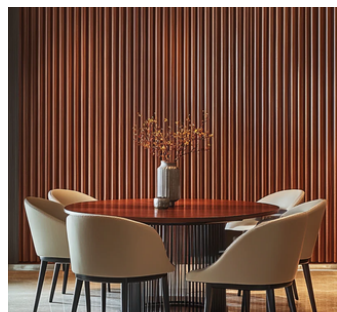

PANNEAUX PVC 3D

PANNEAU COMPOSITE (8 MM)

PANNEAUX IMITATION BOIS

PANNEAUX WPC FLÛTÉ

Walnut
No. 60 - 6" x 9.5'
14.00

Aeris
No. 61 - 6" x 9.5'
14.00

Ignis
No. 62 - 6" x 9.5'
14.00

PVC IMITATION PIERRE

PAPIER PVC AUTOCOLLANT