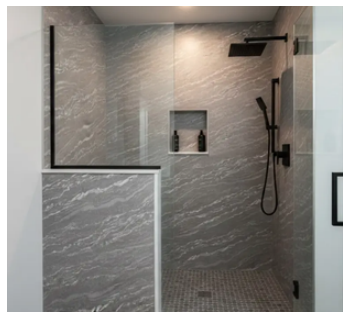

Walnut
No. 60 - 6" x 9.5'
14.00

Aeris
No. 61 - 6" x 9.5'
14.00

Ignis
No. 62 - 6" x 9.5'
14.00