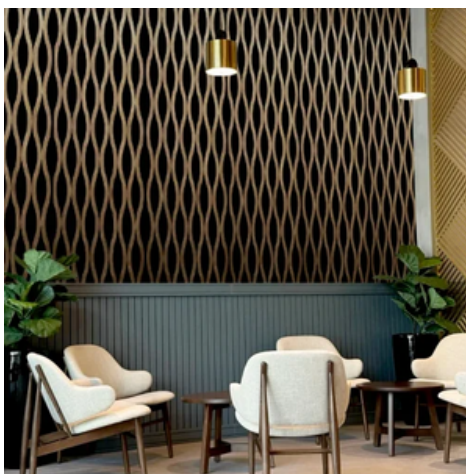

PANNEAUX ACOUSTIQUES

PANNEAUX PS