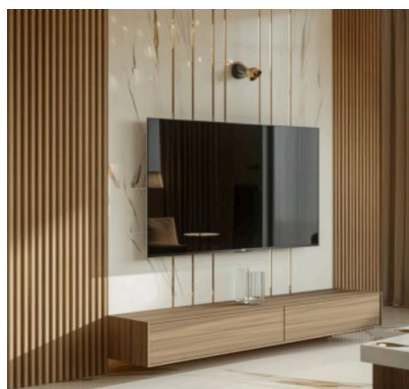

Gold
No. 101 - 16.4'
15.00

MOULURES EN PS

White A (slim)
No. 102 - 10'
12.00

White B (slim)
No. 103 - 10'
15.00

Gold A (slim)
No. 104 - 10'
18.00

Gold B (slim)
No. 105 - 10'
18.00

Silver A (slim)
No. 106 - 10'
18.00