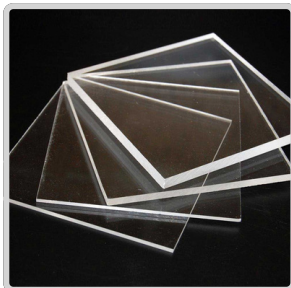

BLANC (3/16 POUCE)
~~$139.00~~ **$125.00**

NOIR (3/16 POUCE)
~~$139.00~~ **$125.00**

GIVRÉ (3/16 POUCE)
~~$139.00~~ **$125.00**

MIROIR ACRYLIQUE
~~$139.00~~ **$125.00**

TEXTURÉ (1/8 POUCE)
~~$75.00~~ **$50.00**

GRAND INVENTAIRE ET RETAILLES DISPONIBLE