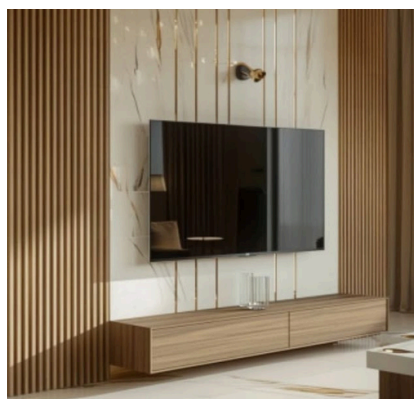

Driftwood
No. 160 - 2.3' x 2.5'
4.99

Filigree
No. 161 - 2.3' x 2.5'
4.99

Chalk
No. 73 - 2' x 4'
39.00

Basalt
No. 74 - 2' x 4'
39.00

Ochre
No. 75 - 2' x 4'
39.00

WPC EXTÉRIEUR

BANDES MÉTALLIQUES

ÉCLAIRAGE DEL