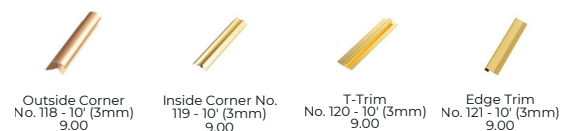

MOULURES DE FINITION