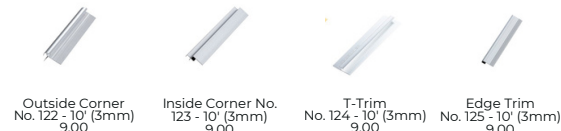

MOULURES DE FINITION