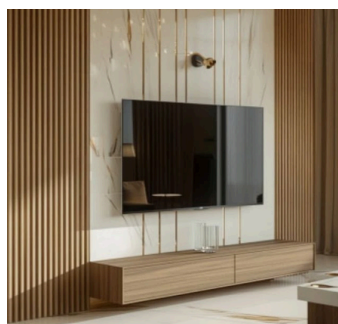

Oak
No. 117 - 10'
9.00

Birch
No. 135 - 10'
9.00

WPC Cap Ebony
No. 203 - 10'
9.00

WPC Cap Cedar 10'
No. 115 - 10'
9.00

WPC Cap Walnut 10'
No. 116 - 10'
9.00

BANDES MÉTALLIQUES

Frost
No. 100 - 16.4'
15.00

Gold
No. 101 - 16.4'
15.00