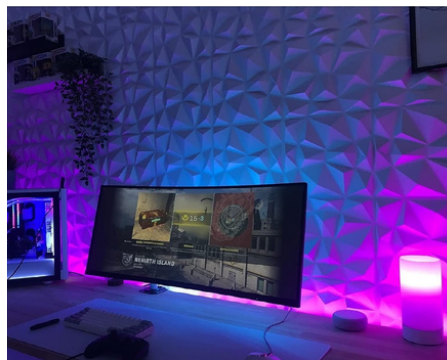

PANNEAUX ACOUSTIQUES

PANNEAUX PS

PANNEAUX DIAGONAUX

PANNEAUX MURAUX 3D

PANNEAUX PU

AUTOCOLLANT MURAL