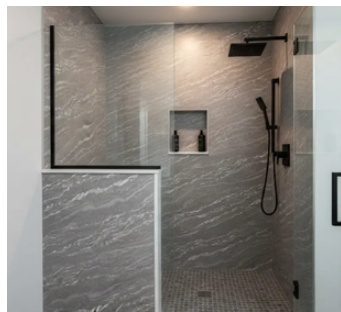

PANNEAUX PVC 3D

PANNEAU COMPOSITE (8 MM)

PANNEAUX IMITATION BOIS

PANNEAUX WPC FLÛTÉ

PVC IMITATION PIERRE

PAPIER PVC AUTOCOLLANT